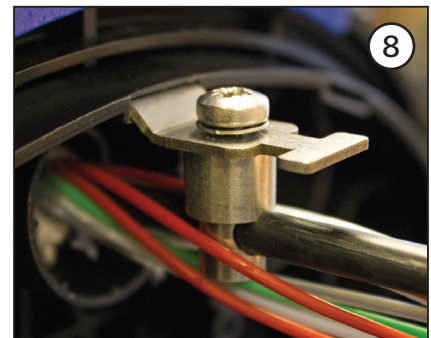

HellermannTyton

Tel: +44 (0) 1604 706633
www.htdata.co.uk

Stay in touch with us!