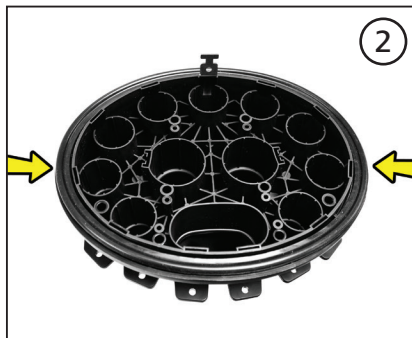

HellermannTyton

Tel: +44 (0) 1604 706633
www.htdata.co.uk

Stay in touch with us!