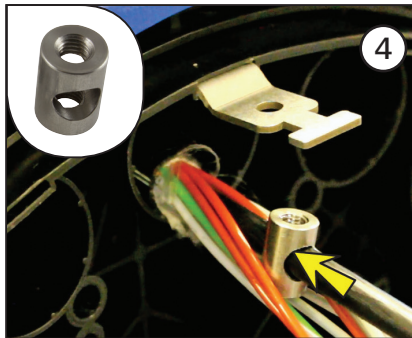

HellermannTyton

Tel: +44 (0) 1604 706633
www.htdata.co.uk

Stay in touch with us!