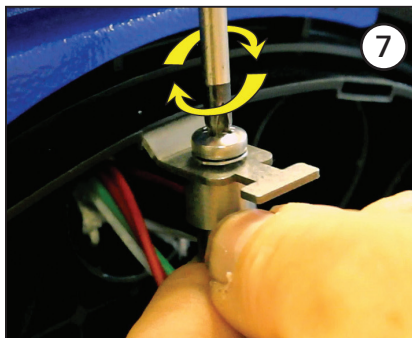

HellermannTyton

Tel: +44 (0) 1604 706633
www.htdata.co.uk

Stay in touch with us!