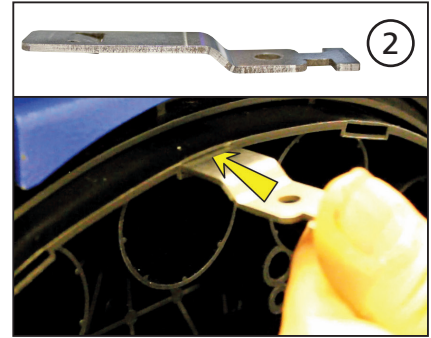

HellermannTyton

Tel: +44 (0) 1604 706633
www.htdata.co.uk

Stay in touch with us!