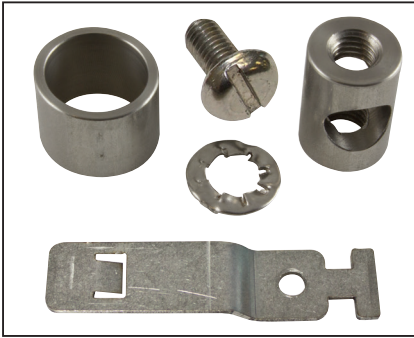

HellermannTyton

Tel: +44 (0) 1604 706633
www.htdata.co.uk

Stay in touch with us!