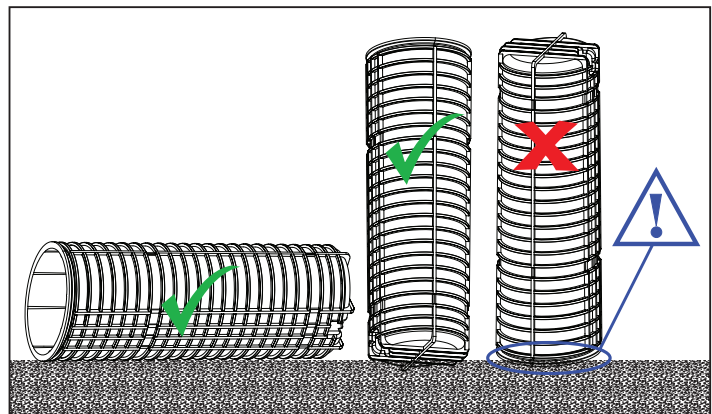

Port	Number of Ports	Cablelok™		Heatsrink	
		≥ Ø (mm)	≤ Ø (mm)	≥ Ø (mm)	≤ Ø (mm)
L	1	2 x 5.5	20.0	2 x 12.0	24.0
T	2	15.5	29.0	12.0	35.0
S	9	5.0	20.0	12.0	26.0
B	4	4.8	16.5	6.0	19.0

Port - port - Anschluß - Port - puerto - porto - porta - Port - Port - Port - Racord - port - poort

Number of Ports - Nombre de ports - Anzahl der Anschlüsse - Antal portar - Número de puertos - Número de portos - Numero di porte - Portok száma - Numar racorduri - Počet portů - Antall porter - Število portov - Aantal poorten

Heatsrink - Thermo rétractable - Wärmeschrumpfschlauch - Krympling - Termoretráctil - Termorretráteis - Termorestringente - Zsugorcső - Termocontractibil - Teplm smršťitelné hadice - krimpstrømpe - toploskrčna cev - Krimpkous