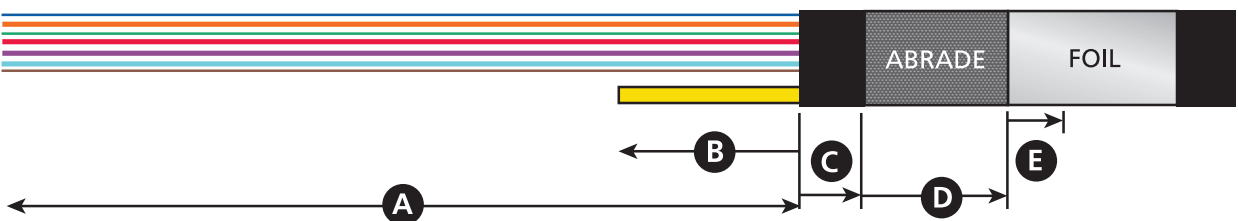

Ø (mm)	Cablelok™
15.5 - 22.0	T10
20 - 23.5	T20
23.5 - 25.5	T30
24.5 - 29.0	T40

1 Cablelok Loop

2 Cablelok

3 Heatshrink Loop

4 Heatshrink

	A	B	C	D	E
1	4000mm	150mm	50mm	-	-
2	2500mm	150mm	50mm	-	-
3	4000mm	150mm	20mm	130mm	20mm
4	2500mm	150mm	20mm	130mm	20mm