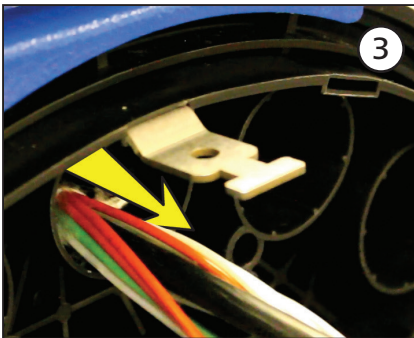

HellermannTyton

Tel: +44 (0) 1604 706633
www.htdata.co.uk

Stay in touch with us!