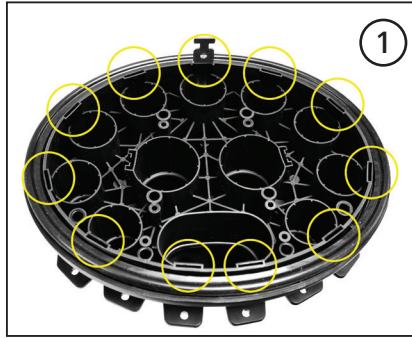

HellermannTyton

Tel: +44 (0) 1604 706633
www.htdata.co.uk

Stay in touch with us!