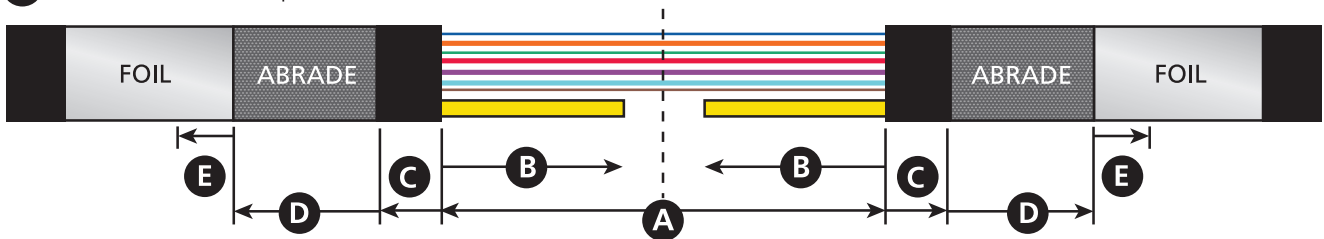

Ø (mm)	Cablelok™
15.5 - 22.0	T10
20 - 23.5	T20
23.5 - 25.5	T30
24.5 - 29.0	T40

1 Cablelok Loop

2 Cablelok

3 Heatshrink Loop

4 Heatshrink

	A	B	C	D	E
1	4000mm	150mm	50mm	-	-
2	2500mm	150mm	50mm	-	-
3	4000mm	150mm	20mm	130mm	20mm
4	2500mm	150mm	20mm	130mm	20mm