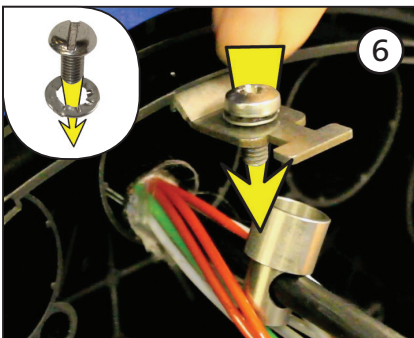

HellermannTyton

Tel: +44 (0) 1604 706633
www.htdata.co.uk

Stay in touch with us!