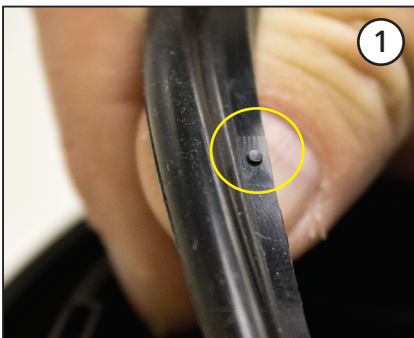

HellermannTyton

Tel: +44 (0) 1604 706633
www.htdata.co.uk

Stay in touch with us!