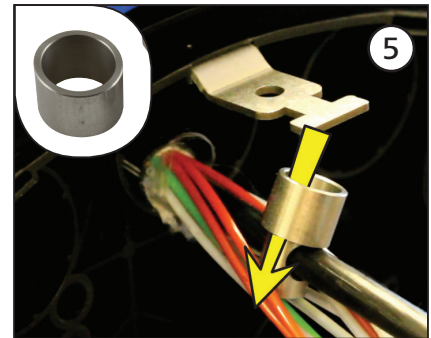

HellermannTyton

Tel: +44 (0) 1604 706633
www.htdata.co.uk

Stay in touch with us!